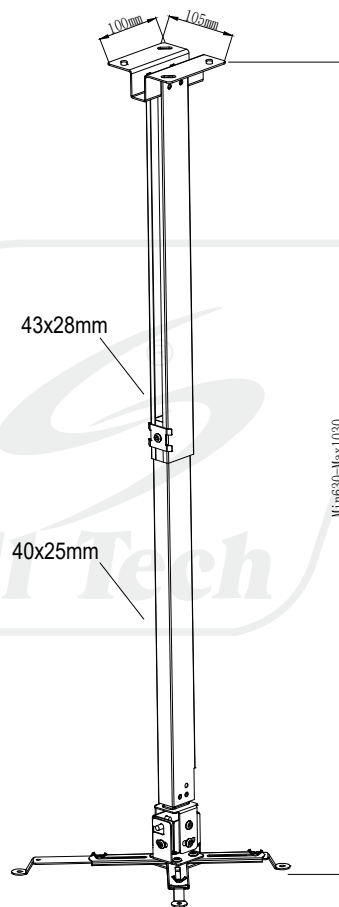

SH 6010PM

Universal Projector Ceiling mount

Great Flexibility Adaptability

RATED
Weight Capacity
15 kg

Profile
630-1000mm

Swivel Range
+15°~-15°

Tilt Range
+15°~-15°